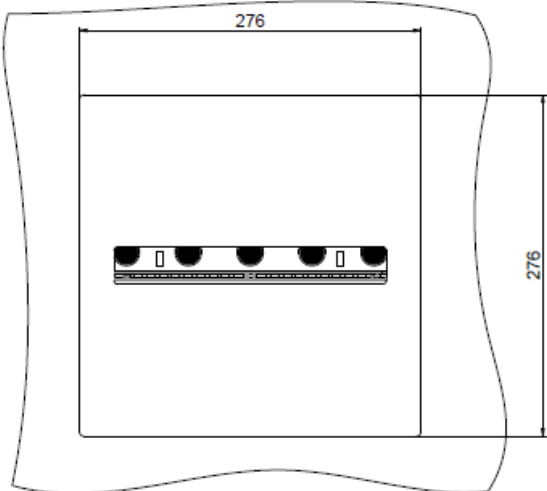

Dimplex Cassette 250

CASSETTE

Fixing options :
 (A) - Side fixing points
 (B) - Base fixing points

Metal Bed

Worktop Aperture

(Recess dimension - 271x271x2.5mm deep max)

Cassette 500 / Cassette 500L

Cassette 500 - 508 / Cassette 500L - 725

SCALE 0.250

Cassette 1000