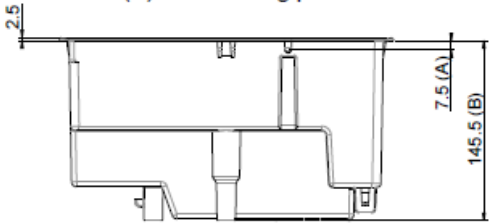

Dimplex Cassette 250

CASSETTE

Fixing options :
 (A) - Side fixing points
 (B) - Base fixing points

Metal Bed

Worktop Aperture

(Recess dimension - 271x271x2.5mm deep max)

Cassette 500 / Cassette 500L

Cassette 500 - 508 / Cassette 500L - 725

SCALE 0.250

Cassette 1000