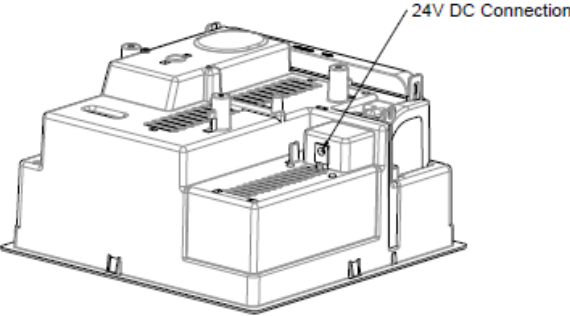

Dimplex Cassette 250

CASSETTE

Fixing options :
 (A) - Side fixing points
 (B) - Base fixing points

Metal Bed

Worktop Aperture

(Recess dimension - 271x271x2.5mm deep max)

Cassette 500 / Cassette 500L

Cassette 500 - 508 / Cassette 500L - 725

SCALE 0.250

Cassette 1000