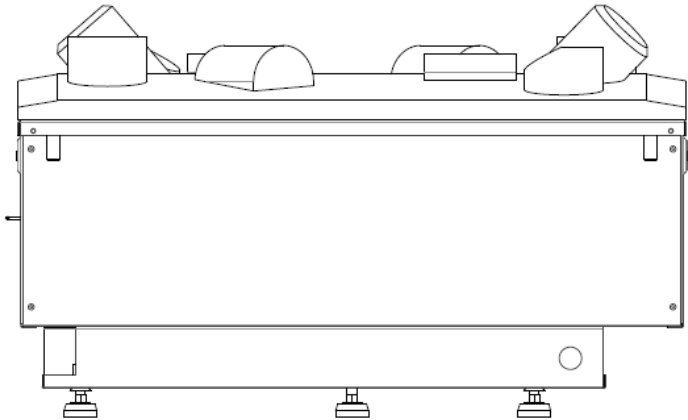

Dimplex Cassette 250

CASSETTE

Fixing options :
 (A) - Side fixing points
 (B) - Base fixing points

Metal Bed

Worktop Aperture

(Recess dimension - 271x271x2.5mm deep max)

Cassette 500 / Cassette 500L

Cassette 500 - 508 / Cassette 500L - 725

SCALE 0.250

Cassette 1000