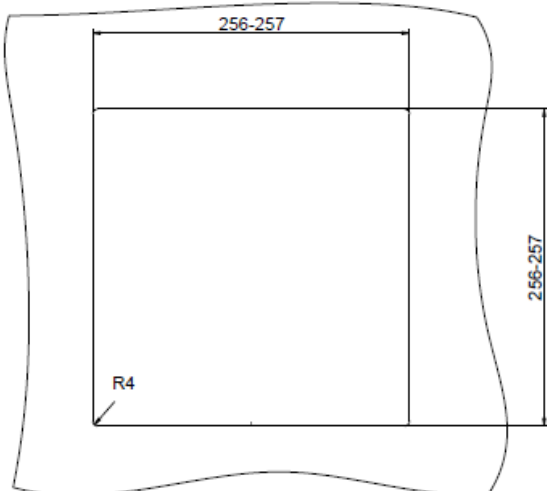

Dimplex Cassette 250

CASSETTE

Fixing options :
 (A) - Side fixing points
 (B) - Base fixing points

Metal Bed

Worktop Aperture

(Recess dimension - 271x271x2.5mm deep max)

Cassette 500 / Cassette 500L

Cassette 500 - 508 / Cassette 500L - 725

SCALE 0.250

Cassette 1000