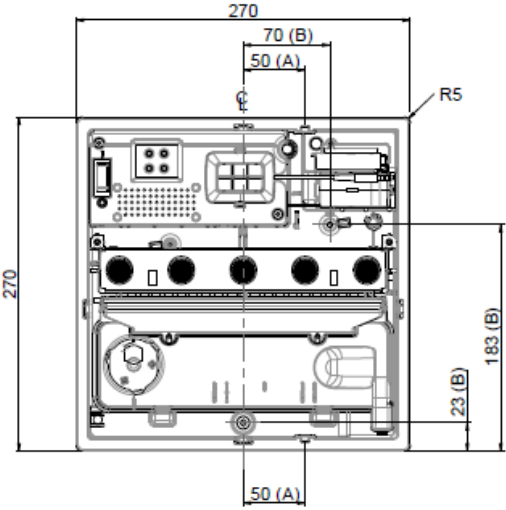

Dimplex Cassette 250

CASSETTE

Fixing options :
 (A) - Side fixing points
 (B) - Base fixing points

Metal Bed

Worktop Aperture

(Recess dimension - 271x271x2.5mm deep max)

Cassette 500 / Cassette 500L

Cassette 500 - 508 / Cassette 500L - 725

SCALE 0.250

Cassette 1000