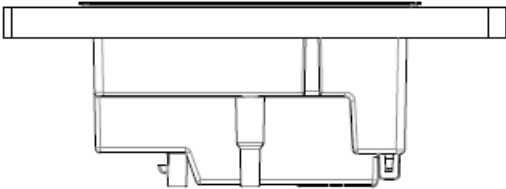

Dimplex Cassette 250

CASSETTE

Fixing options :
 (A) - Side fixing points
 (B) - Base fixing points

Metal Bed

Worktop Aperture

(Recess dimension - 271x271x2.5mm deep max)

Cassette 500 / Cassette 500L

Cassette 500 - 508 / Cassette 500L - 725

SCALE 0.250

Cassette 1000