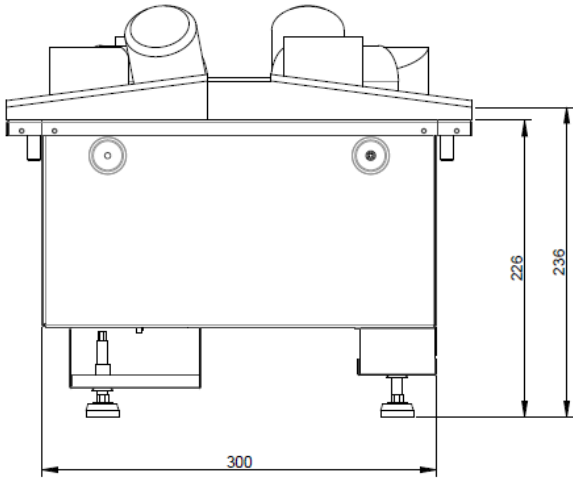

Dimplex Cassette 250

CASSETTE

Fixing options :
 (A) - Side fixing points
 (B) - Base fixing points

Metal Bed

Worktop Aperture

(Recess dimension - 271x271x2.5mm deep max)

Cassette 500 / Cassette 500L

Cassette 500 - 508 / Cassette 500L - 725

SCALE 0.250

Cassette 1000