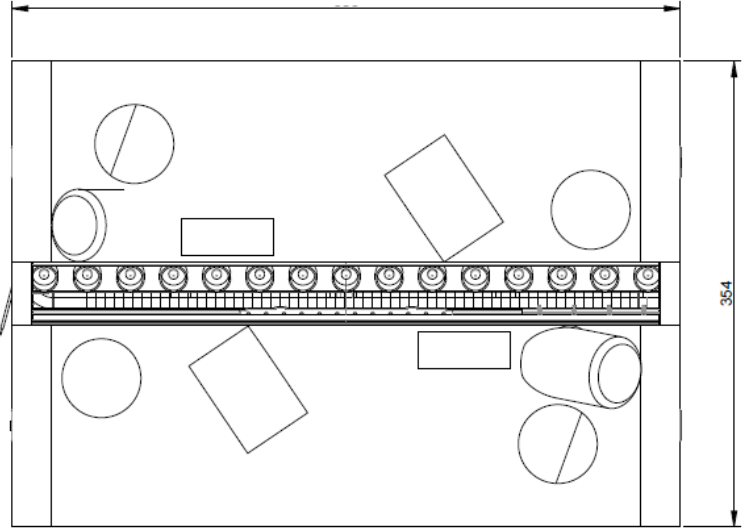

Dimplex Cassette 250

CASSETTE

Fixing options :
 (A) - Side fixing points
 (B) - Base fixing points

Metal Bed

Worktop Aperture

(Recess dimension - 271x271x2.5mm deep max)

Cassette 500 / Cassette 500L

Cassette 500 - 508 / Cassette 500L - 725

SCALE 0.250

Cassette 1000