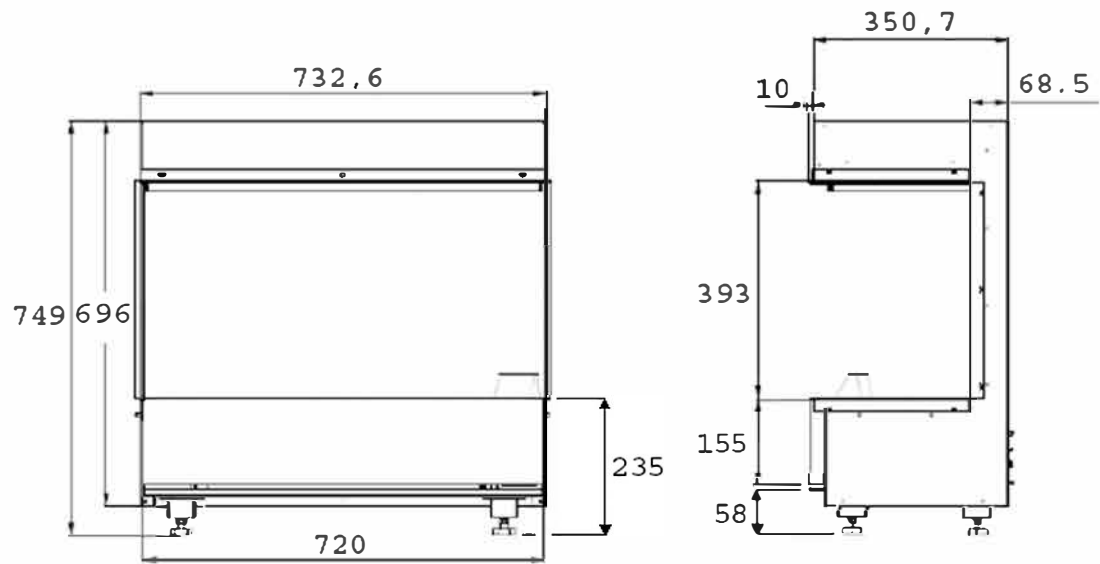

Min. 360,7 (drawer closed)
 Max. 556 (drawer open)

Min. 360,7 (drawer closed)
 Max. 556 (drawer open)

Min. 360,7 (drawer closed)
 Max. 556 (drawer open)