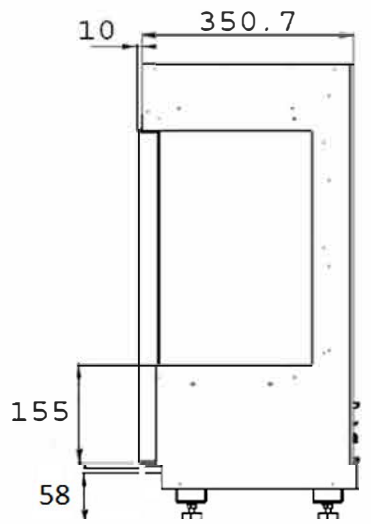

Min. 360,7 (drawer closed)
 Max. 556 (drawer open)

Min. 360,7 (drawer closed)
 Max. 556 (drawer open)

Min. 360,7 (drawer closed)
 Max. 556 (drawer open)