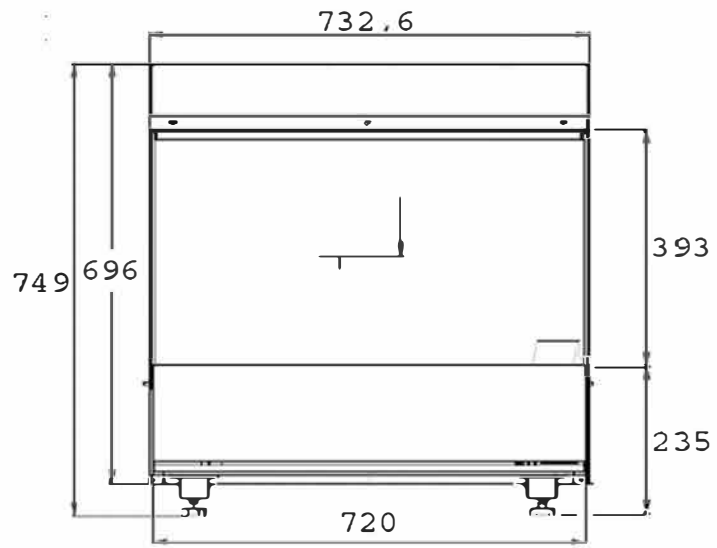

Min. 360,7 (drawer closed)
 Max. 556 (drawer open)

Min. 360,7 (drawer closed)
 Max. 556 (drawer open)

Min. 360,7 (drawer closed)
 Max. 556 (drawer open)